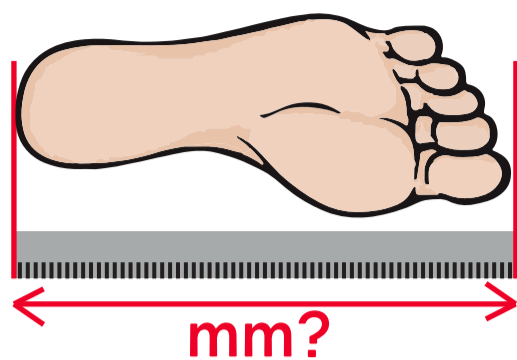

Want to buy inline skates for adult?

1

Rest your foot on a perfectly flat, rigid surface on which you have placed a piece of white paper. Holding your foot still in this position, make two marks on the piece of paper: one at the end of your heel and another at the tip of your longest toe. Now measure the distance in mm between the two marks and you will have your Mondo Point size.

2

Read the conversion chart, select your size and complete your purchase successfully!

INLINE SKATES FOR MEN / WOMEN SIZE CONVERSION CHART

UK	4	4 ^{1/2}	5	5 ^{1/2}	6	6 ^{1/2}	7	7 ^{1/2}	8	8 ^{1/2}	9	9 ^{1/2}	10	10 ^{1/2}	11	11 ^{1/5}	12	12 ^{1/2}	13
EU	37	37 ^{1/2}	38	38 ^{1/2}	39	40	40 ^{1/2}	41	42	42 ^{1/5}	43	43 ^{1/2}	44	45	45 ^{1/2}	46	47	47 ^{1/2}	48
MP	23	23 ^{1/2}	24	24 ^{1/2}	25	25 ^{1/2}	26	26 ^{1/2}	27	27 ^{1/2}	28	28 ^{1/2}	29	29 ^{1/2}	30	30 ^{1/2}	31	31 ^{1/2}	32
US Man	5	5 ^{1/2}	6	6 ^{1/2}	7	7 ^{1/2}	8	8 ^{1/2}	9	9 ^{1/2}	10	10 ^{1/2}	11	11 ^{1/2}	12	12 ^{1/2}	13	13 ^{1/2}	14
US Lady	6	6 ^{1/2}	7	7 ^{1/2}	8	8 ^{1/2}	9	9 ^{1/2}	10	10 ^{1/2}	11	11 ^{1/2}	12	12 ^{1/2}	13	13 ^{1/2}	14	14 ^{1/2}	15

Want to buy inline skates for kids?

Follow the same procedure and use the following conversion chart.

JUNIOR INLINE SKATES SIZE CONVERSION CHART

UK	10jr	11jr	12jr	12 ^{1/2} jr	13jr	1	2	2 ^{1/2}	3	3 ^{1/2}
EU	28	29	30	31	32	33	34	35	35 ^{1/2}	36
MP	17	17 ^{1/2}	18	18 ^{1/2}	19	20	21	21 ^{1/2}	22	22 ^{1/2}
US Man	10 ^{1/2} jr	11 ^{1/2} jr	12 ^{1/2} jr	13jr	1	2	3	3 ^{1/2}	4	4 ^{1/2}
US	11 ^{1/2} jr	12 ^{1/2} jr	13 ^{1/2} jr	1	2	3	4	4 ^{1/2}	5	5 ^{1/2}

Want to buy quad skates for adult?

1

Rest your foot on a perfectly flat, rigid surface on which you have placed a piece of white paper.
Holding your foot still in this position, make two marks on the piece of paper: one at the end of your heel and another at the tip of your longest toe.
Now measure the distance in mm between the two marks and you will have your Mondo Point size.