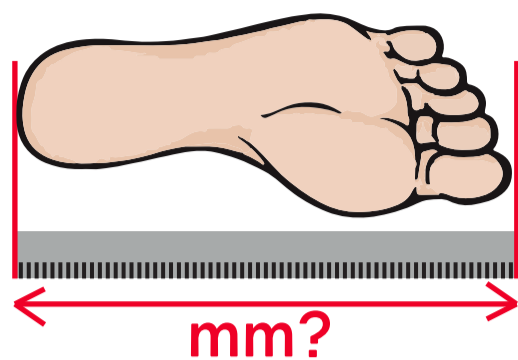

Want to buy inline skates for adult?

1

Rest your foot on a perfectly flat, rigid surface on which you have placed a piece of white paper. Holding your foot still in this position, make two marks on the piece of paper: one at the end of your heel and another at the tip of your longest toe. Now measure the distance in mm between the two marks and you will have your Mondo Point size.

2

Read the conversion chart, select your size and complete your purchase successfully!

INLINE SKATES FOR MEN / WOMEN SIZE CONVERSION CHART

UK	4	4 ^{1/2}	5	5 ^{1/2}	6	6 ^{1/2}	7	7 ^{1/2}	8	8 ^{1/2}	9	9 ^{1/2}	10	10 ^{1/2}	11	11 ^{1/5}	12	12 ^{1/2}	13
EU	37	37 ^{1/2}	38	38 ^{1/2}	39	40	40 ^{1/2}	41	42	42 ^{1/5}	43	43 ^{1/2}	44	45	45 ^{1/2}	46	47	47 ^{1/2}	48
MP	23	23 ^{1/2}	24	24 ^{1/2}	25	25 ^{1/2}	26	26 ^{1/2}	27	27 ^{1/2}	28	28 ^{1/2}	29	29 ^{1/2}	30	30 ^{1/2}	31	31 ^{1/2}	32
US Man	5	5 ^{1/2}	6	6 ^{1/2}	7	7 ^{1/2}	8	8 ^{1/2}	9	9 ^{1/2}	10	10 ^{1/2}	11	11 ^{1/2}	12	12 ^{1/2}	13	13 ^{1/2}	14
US Lady	6	6 ^{1/2}	7	7 ^{1/2}	8	8 ^{1/2}	9	9 ^{1/2}	10	10 ^{1/2}	11	11 ^{1/2}	12	12 ^{1/2}	13	13 ^{1/2}	14	14 ^{1/2}	15

Want to buy inline skates for kids?

Follow the same procedure and use the following conversion chart.

JUNIOR INLINE SKATES SIZE CONVERSION CHART

UK	10jr	11jr	12jr	12 ^{1/2} jr	13jr	1	2	2 ^{1/2}	3	3 ^{1/2}
EU	28	29	30	31	32	33	34	35	35 ^{1/2}	36
MP	17	17 ^{1/2}	18	18 ^{1/2}	19	20	21	21 ^{1/2}	22	22 ^{1/2}
US Man	10 ^{1/2} jr	11 ^{1/2} jr	12 ^{1/2} jr	13jr	1	2	3	3 ^{1/2}	4	4 ^{1/2}
US	11 ^{1/2} jr	12 ^{1/2} jr	13 ^{1/2} jr	1	2	3	4	4 ^{1/2}	5	5 ^{1/2}

Want to buy quad skates for adult?

1

Rest your foot on a perfectly flat, rigid surface on which you have placed a piece of white paper.
Holding your foot still in this position, make two marks on the piece of paper: one at the end of your heel and another at the tip of your longest toe.
Now measure the distance in mm between the two marks and you will have your Mondo Point size.